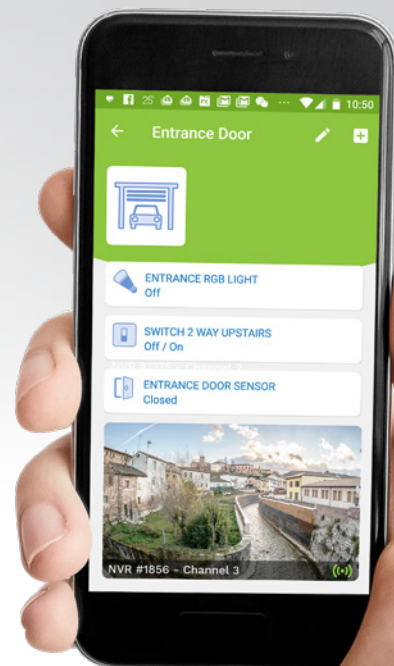

5MP
MEGAPIXELS

Main Features

- Indoor and outdoor
- Real-time video streaming to Android and iOS devices
- Easy connection through the cloud
- High Definition video
- Motion detection (optional)
- RJ45 Ethernet connection
- 25 m Infrared Nightvision
- ONVIF protocol support

Technical Specifications

Resolution:	5MP
Lens:	2,8 mm
View angle:	70°
WDR:	supported
IR range:	~25m
Housing:	metal
Dimensions (mm):	157 x 70 x 66
Weight:	650 g

Pictures and screenshots are illustrations.

screenshots are illustrations