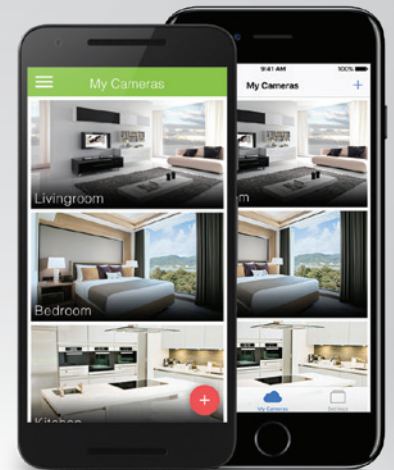

Main Features

- Record up to 9 channels (cameras)
- Scheduled & Motion detected recording
- Support for one 2.5"/3.5" SATA HDD/SSD up to 6TB
- Live streaming to Android & iOS devices
- Dynamic DNS support (DynDNS, NoIP)
- E-mail notifications
- FTP & Cloud storage (Google, Dropbox) support
- ONVIF 2.4 protocol support
- 2 High Speed USB2.0 ports
- HDMI & VGA output

Technical Specifications

Power supply: DC48V/2A
 Work environment: -10~55°C/10~90%
 Dimension (mm): 219 x 217 x 40

screenshots are illustrations

get the app

subject to availability

subject to availability

Pictures are illustrations
 Features and specifications are subjects to change without prior notice