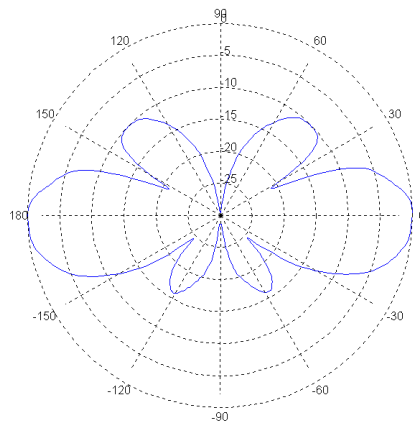

VO6/24

Vertically Polarized Omnidirectional Antenna

Specifications

Type	omnidirectional antenna
Polarization	vertical
Frequency	2400-2485 MHz
Impedance	50 ohm
VSWR	≤1.5:1
Gain	6 dBi
Connector	N female
Power handling	20 W
Mount	mounting bracket fits 35-50 mm mast tubes
Diameter	23/32 mm
Length	330 mm excl mounting bracket
Weight	355 g net, 440 g shipping
Material	mount – aluminium, stainless steel radome - fibre glass
Color	white
Other	DC grounded

Smarteq reserves the right to change specifications without prior notice.

Elevation (E-field) radiation pattern

SMARTERQ™
WIRELESS TELECOM

Smarteq Wireless AB

P.O. Box 4064 | SE-182 04 Enebyberg | Sweden

www.smarteq.com

Smarteq's business concept is to use the latest technology to develop products in the field of wireless telecommunications. The business is focused on the development and sale of products for the end market and the OEM market.