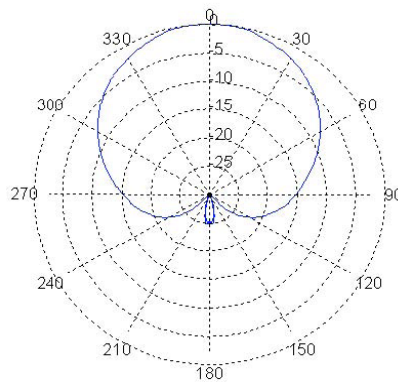

VP165/24

Vertical Flat Panel Antenna, 65 deg, 9 dBi

Specifications

Type	directional flat panel antenna
Polarization	vertical
Frequency	2400-2485 MHz
Impedance	50 ohm
VSWR	<1.5:1
Gain	9 dBi
HPBW	azimuth 65° elevation 65°
Connector	(1) SMA female or (2) white RG58 3-10 m with male SMA connector
Power handling	20 W
Mount	wall mount with az/el tilt function included
Size	W 92 mm H 100 mm D 30 mm
Weight	160 g antenna only
Material	element - aluminium, brass radome - ABS
Color	white
Other	DC grounded

Azimuth (H-field) radiation pattern

Elevation (E-field) radiation pattern

SMARTEQ™
WIRELESS TELECOM

Smarteq Wireless AB

P.O. Box 4064 | SE-182 04 Enebyberg | Sweden

www.smarteq.com

Smarteq's business concept is to use the latest technology to develop products in the field of wireless telecommunications. The business is focused on the development and sale of products for the end market and the OEM market.