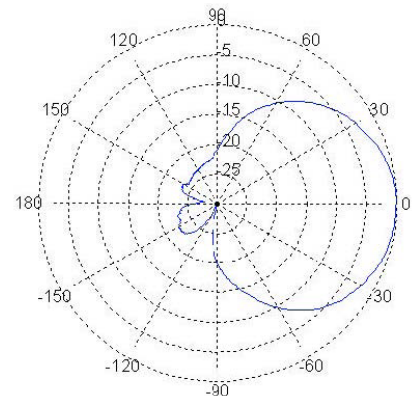

VP165/24

Vertical Flat Panel Antenna, 65 deg, 9 dBi

Specifications

Type	directional flat panel antenna
Polarization	vertical
Frequency	2400-2485 MHz
Impedance	50 ohm
VSWR	<1.5:1
Gain	9 dBi
HPBW	azimuth 65° elevation 65°
Connector	(1) SMA female or (2) white RG58 3-10 m with male SMA connector
Power handling	20 W
Mount	wall mount with az/el tilt function included
Size	W 92 mm H 100 mm D 30 mm
Weight	160 g antenna only
Material	element - aluminium, brass radome - ABS
Color	white
Other	DC grounded

Azimuth (H-field) radiation pattern

Elevation (E-field) radiation pattern

SMARTEQ™
WIRELESS TELECOM

Smarteq Wireless AB

P.O. Box 4064 | SE-182 04 Enebyberg | Sweden

www.smarteq.com

Smarteq's business concept is to use the latest technology to develop products in the field of wireless telecommunications. The business is focused on the development and sale of products for the end market and the OEM market.