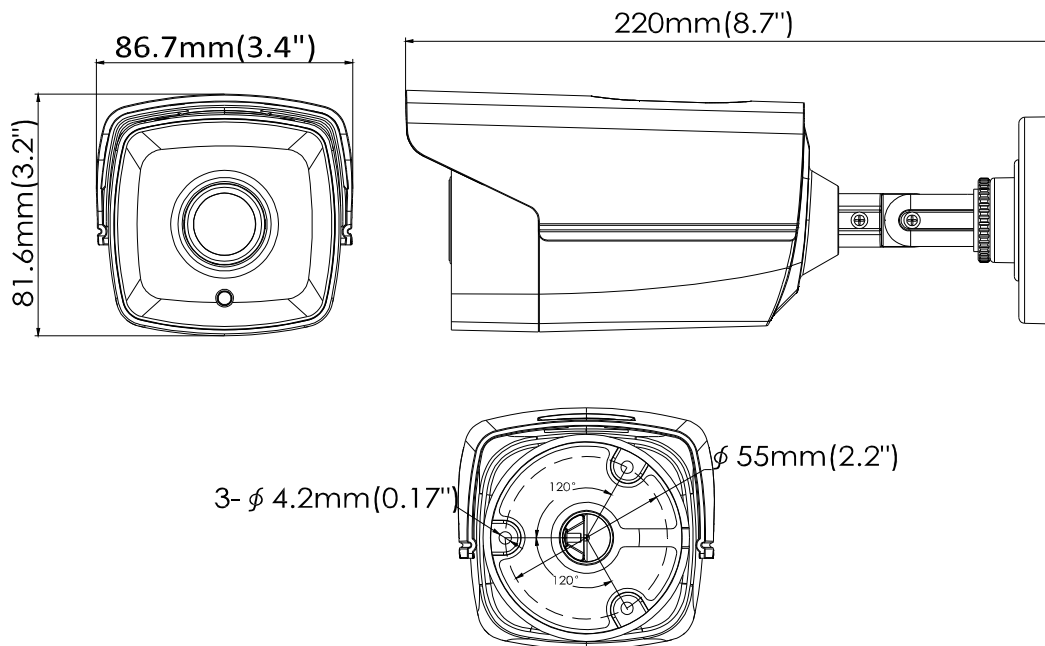

DS-2CE16D0T-IT3 HD1080P EXIR Bullet Camera

Key Features

- 2 Megapixel high-performance CMOS
- Analog HD output, up to 1080P resolution
- True Day/Night, Smart IR
- EXIR technology, up to 40m IR distance
- IP66 weatherproof

Specifications

Camera	
Image Sensor	2MP CMOS Image Sensor
Signal System	PAL/NTSC
Effective Pixels	1920(H)*1080(V)
Min. illumination	0.01 Lux @ (F1.2,AGC ON),0 Lux with IR
Shutter Time	1/25(1/30)s to 1/50,000s
Lens	3.6mm (2.8mm, 6mm, 8mm, 12mm, 16mm optional)
	Angle of View: 103°(2.8mm), 82.2°(3.6mm), 54°(6mm), 37.7°(8mm), 24.2°(3.6mm), 18.8°(6mm)
Lens Mount	M12
Day & Night	ICR
Angle Adjustment	Pan: 0 - 360°, Tilt: 0 - 180°, Rotation: 0 - 360°
Synchronization	Internal synchronization
Video Frame Rate	1080p@25fps/1080p@30fps
HD Video Output	1 Analog HD output
S/N Ratio	>62dB
General	
Operating Conditions	-40 °C – 60 °C (-40 °F – 140 °F), Humidity 90% or less (non-condensing)
Power Supply	12 VDC ± 15%
Power Consumption	Max. 4W
Protection Level	IP66
IR Range	Up to 40m
Dimensions	86.22×82.05×220.13mm(3.39"×3.23"×8.67")
Weight	430 g (0.95 lbs)

Order Models

DS-2CE16DOT-IT3

Dimensions

Accessories

DS-1280ZI-XS
Junction box

DS-1H18
Video Balun

X41T
Camera Tester

Distributed by