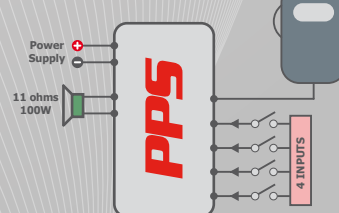

Controllers made simple for you !

Universal Siren Amplifier

With PA, beacon and grill lights control

PPS

IDEATEC AUTOMOTIVE TOOLS
Console Express

* Microsoft compatible

- Real-Time Monitoring
- Pictograms Collection
- 11Ω/100W Compatibility
- Key Backlighting
- Horn Input
- Default Feedback
- Interlock Function
- PC Configuration
- Manual Configuration
- Rebroadcast Function

Product	Operating voltage	Quiescent current	Number of outputs	Number of inputs	Microphone PA	Number of keys	EMC
PPS A	12-24 VDC	20 mA	0	1 pos. & 3 neg.	0	0	e6 03 0332
PPS B	12 VDC	63 mA	0	1 pos. & 3 neg.	1	0	e6 03 0332
PPS C	12 VDC	63 mA	1 pos. & 1 neg	1 pos. & 3 neg.	1	4	e6 03 0332

PPS B

Due to technological advances, the manufacturer reserves the right to modify the characteristics of this product without notice.

IDEATEC S.A. • Rue Trou du Sart 5a • B-5380 Fernelmont • Belgium
Tel: +32(0)81 42 00 10 • **Fax:** +32(0)81 57 91 70 • **Email:** info@ideatec.be

www.ideatec.be