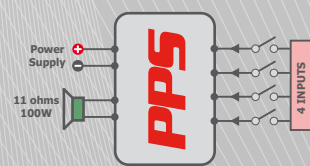

Controllers made simple for you !

Universal Siren Amplifier

With PA, beacon and grill lights control

PPS

IDEATEC AUTOMOTIVE TOOLS
Console Express

* Microsoft compatible

- Real-Time Monitoring
- Pictograms Collection
- 11Ω/100W Compatibility
- Key Backlighting
- Horn Input
- Default Feedback
- Interlock Function
- PC Configuration
- Manual Configuration
- Rebroadcast Function

Product	Operating voltage	Quiescent current	Number of outputs	Number of inputs	Microphone PA	Number of keys	EMC
PPS A	12-24 VDC	20 mA	0	1 pos. & 3 neg.	0	0	e6 03 0332
PPS B	12 VDC	63 mA	0	1 pos. & 3 neg.	1	0	e6 03 0332
PPS C	12 VDC	63 mA	1 pos. & 1 neg	1 pos. & 3 neg.	1	4	e6 03 0332

PPS A

Due to technological advances, the manufacturer reserves the right to modify the characteristics of this product without notice.

IDEATEC S.A. • Rue Trou du Sart 5a • B-5380 Fernelmont • Belgium
Tel: +32(0)81 42 00 10 • **Fax:** +32(0)81 57 91 70 • **Email:** info@ideatec.be

www.ideatec.be