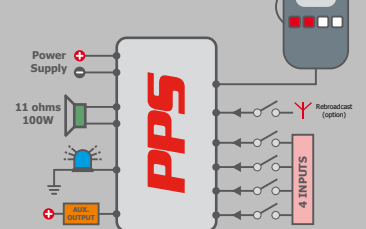

PPS C

Due to technological advances, the manufacturer reserves the right to modify the characteristics of this product without notice.

IDEATEC S.A. • Rue Trou du Sart 5a • B-5380 Fernelmont • Belgium
Tel: +32(0)81 42 00 10 • **Fax:** +32(0)81 57 91 70 • **Email:** info@ideatec.be

www.ideatec.be