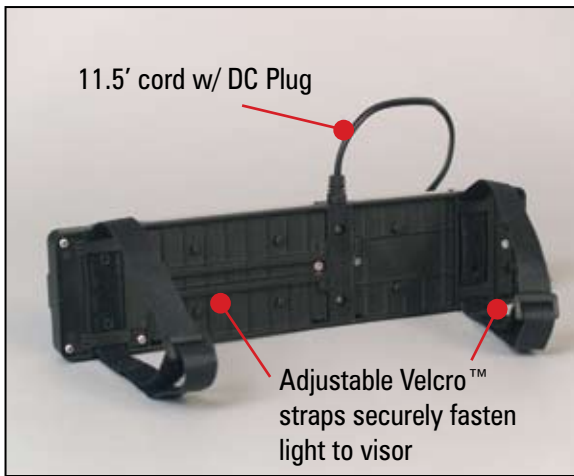

# Visor Light (Gen3 LED)

Windshield Lights - Gen2 & Gen3 LED Visor Lights

1.800.338.7337 / www.soundoffsignal.com

**NEW GEN3 Visor Light**

Pattern Advance Button

ON/OFF button (red) is located near the driver for easy power up

**Pattern Advance Button (white) advances through 16 flash patterns w/ flash pattern recall at power up.**

11.5' cord w/ DC Plug

Adjustable Velcro™ straps securely fasten light to visor

**Light features adjustable Velcro straps that fit any sized visor. The easiest light to install!**

**More powerful w/ Gen3 LEDs and a smaller size puts this light into the "Best Product" category.**

**GOOD BETTER BEST**  
PRODUCT RATING

## Features

- All new Generation 3 LED Visor Light is smaller and more powerful to provide undercover lighting that is sure to be seen.
- The Gen3 LED Visor Light is easy to install - just plug into a 12 Vdc outlet and securely strap to the visor with adjustable Velcro™ straps.
- Light may be hard wired for undercover vehicles to discreetly hide wires when needed.
- Non-volatile memory recalls last flash pattern used at power up.
- Ideal for undercover detectives, law enforcement professionals & security staff for undercover or supplemental windshield lighting.
- Built-in protection from reverse polarity & voltage spikes.