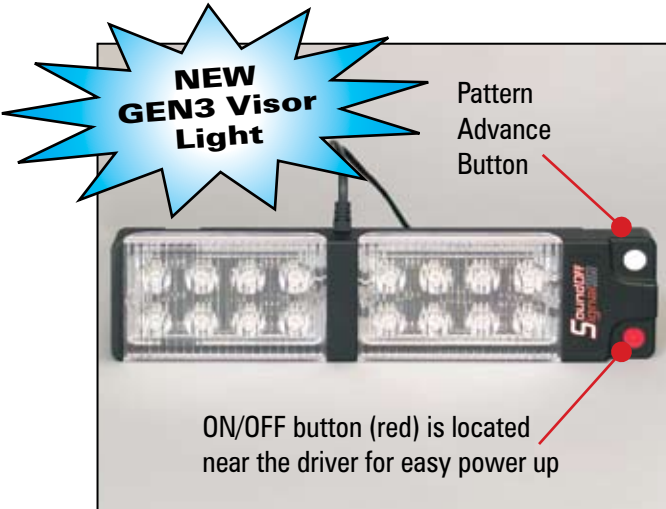

# Visor Light (Gen3 LED)

Windshield Lights - Gen2 & Gen3 LED Visor Lights

1.800.338.7337 / www.soundoffsignal.com

**NEW GEN3 Visor Light**

Pattern Advance Button

ON/OFF button (red) is located near the driver for easy power up

**Pattern Advance Button (white) advances through 16 flash patterns w/ flash pattern recall at power up.**

11.5' cord w/ DC Plug

Adjustable Velcro™ straps securely fasten light to visor

**Light features adjustable Velcro straps that fit any sized visor. The easiest light to install!**

**More powerful w/ Gen3 LEDs and a smaller size puts this light into the "Best Product" category.**

**GOOD BETTER BEST**  
PRODUCT RATING

## Features

- All new Generation 3 LED Visor Light is smaller and more powerful to provide undercover lighting that is sure to be seen.
- The Gen3 LED Visor Light is easy to install - just plug into a 12 Vdc outlet and securely strap to the visor with adjustable Velcro™ straps.
- Light may be hard wired for undercover vehicles to discreetly hide wires when needed.
- Non-volatile memory recalls last flash pattern used at power up.
- Ideal for undercover detectives, law enforcement professionals & security staff for undercover or supplemental windshield lighting.
- Built-in protection from reverse polarity & voltage spikes.