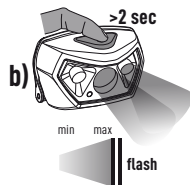

5

RED BLINKING
< 10%

BLUE BLINKING
= CHARGING

BLUE GLOW
100%

6

7

USB A

~4 - 6h