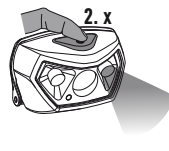

1

2

5V/ 500mA - 1000mA

* not incl.

3 a) Combined mode

b) Flood mode

c) Spot mode

4 Red mode

5

RED BLINKING
< 10%

BLUE BLINKING
= CHARGING

BLUE GLOW
100%

6

7

USB A

~4 - 6h