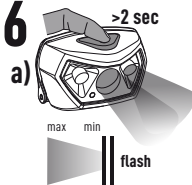

5

RED BLINKING
< 10%

BLUE BLINKING
= CHARGING

BLUE GLOW
100%

6

7

USB A

~4 - 6h