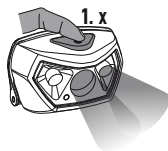

1

2

5V/ 500mA - 1000mA

* not incl.

3 a) Combined mode

b) Flood mode

c) Spot mode

4 Red mode

5

RED BLINKING
< 10%

BLUE BLINKING
= CHARGING

BLUE GLOW
100%

6

7

USB A

~4 - 6h