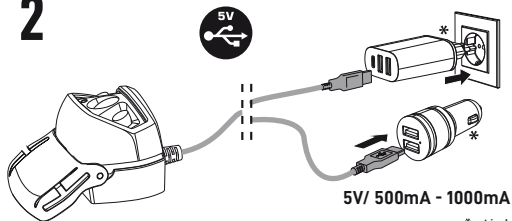

1

2

5V/ 500mA - 1000mA

* not incl.

3 a) Combined mode

b) Flood mode

c) Spot mode

4 Red mode

5

RED BLINKING
< 10%

BLUE BLINKING
= CHARGING

BLUE GLOW
100%

6

7

USB A

~4 - 6h