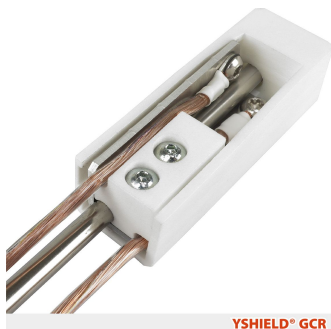

YSHIELD® GCR | Grounding rod

Stainless steel grounding rod for portable textile products.

Stainless steel grounding rod for portable textile products, such as canopies, sleeping bag, bedding, or earthing products. **Fixed shielding products (paints, meshes, fleeces, plaster, reinforcement fabrics, etc.) MUST NOT be grounded with this rod.**

- Connectivity: 2 cable connections
- Scope of delivery: Grounding rod made from stainless steel with a length of 33 cm plus a protective cover (25 x 25 x 73 mm), all necessary screws, discs, cable lugs and a screwing tool with Torx®-Bits. Cable is not included in the scope of delivery – we recommend our pre-assembled cables GL.